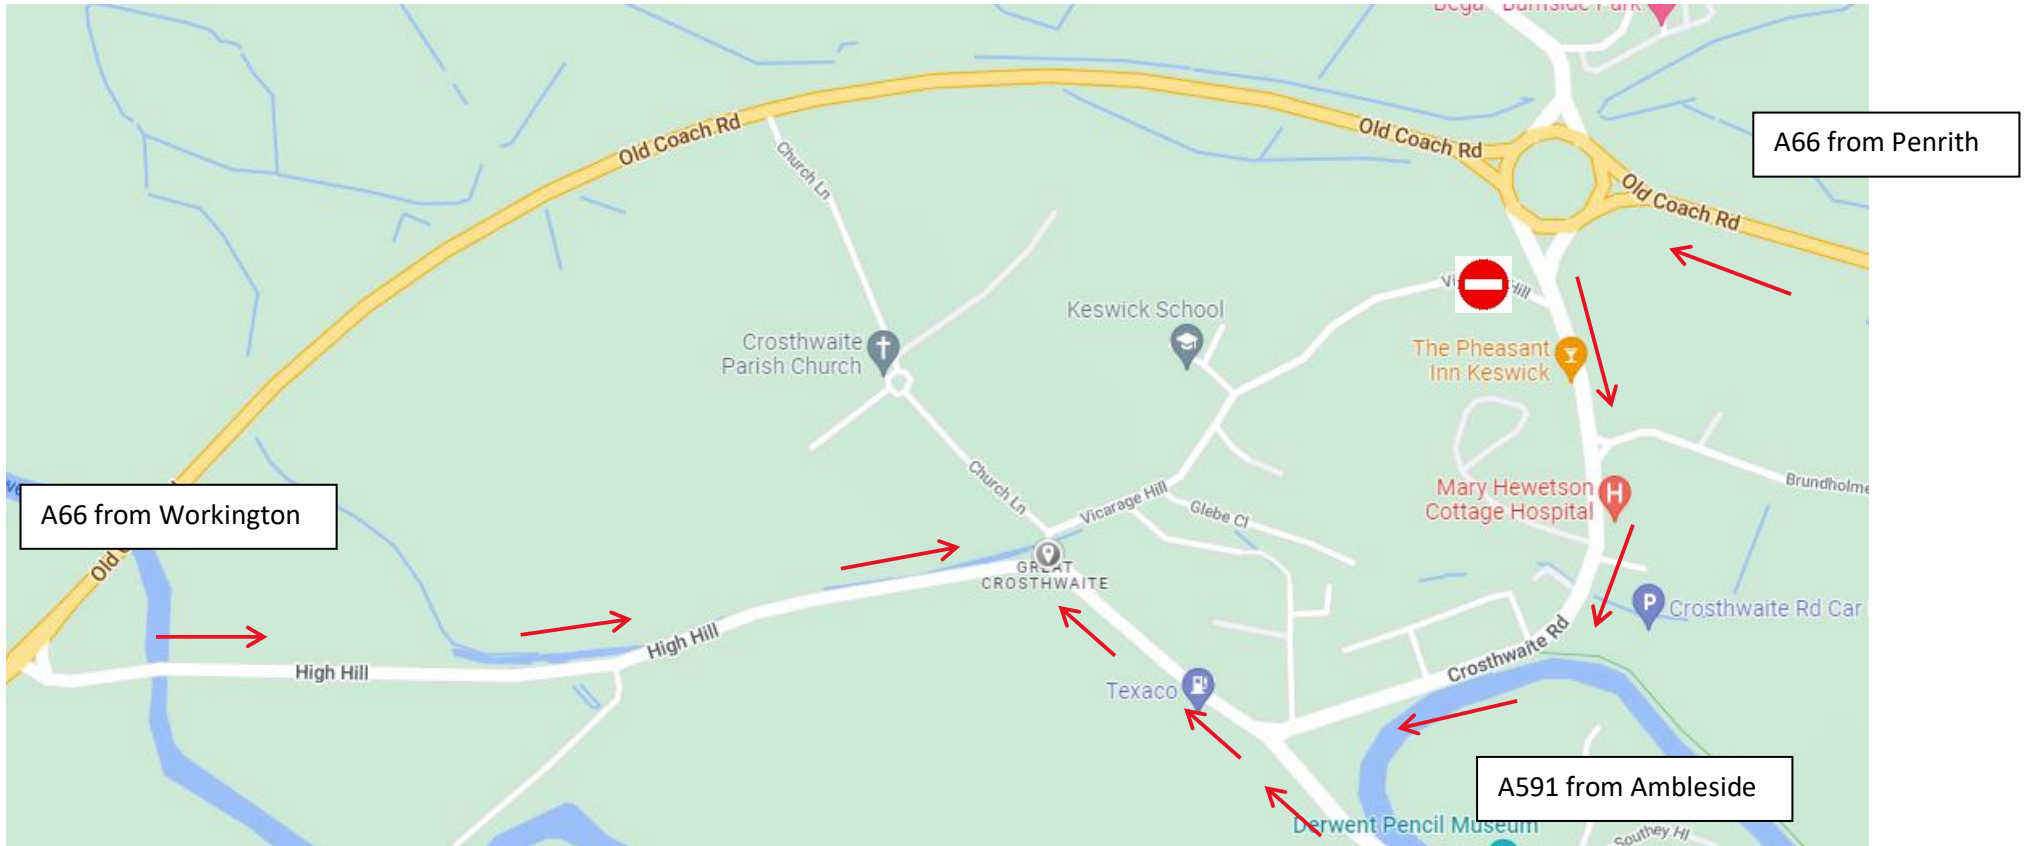

## Lakeland Trails in Keswick Parking Directions

Please use [THIS LINK](#) for Google Maps directions

Source map: <https://www.google.co.uk/maps/@54.6053251,-3.1439176,15.92z>